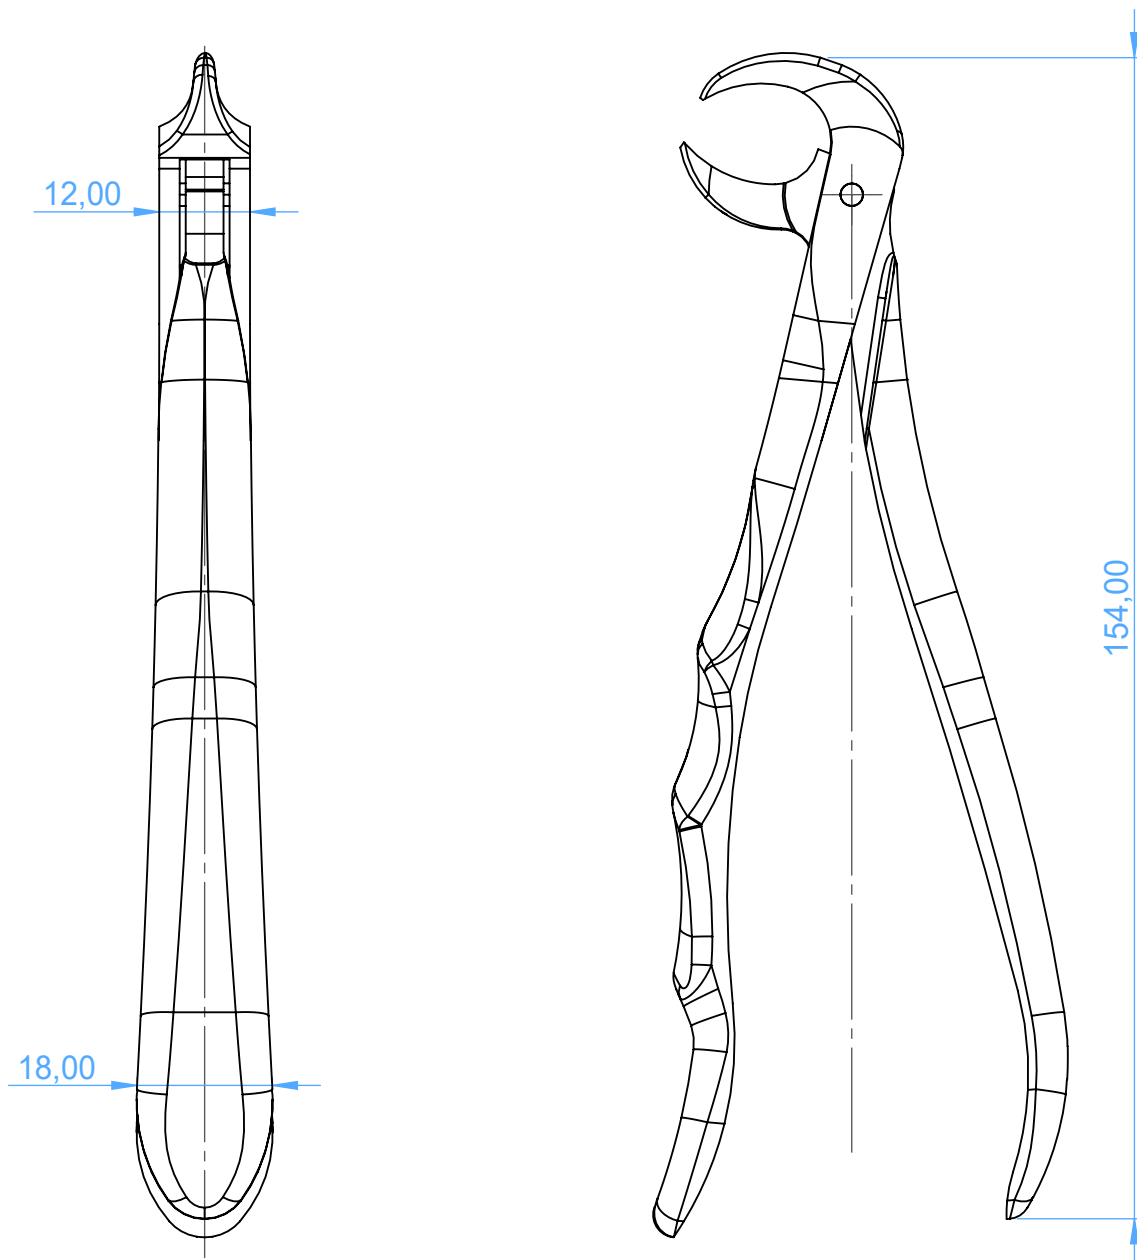

0130-86C - EXTRACTING FORCEPS-ANATOMICALLY SHAPED handle / Pinze per estrazione

86C  
lower molars/molari inferiori

SCALE 1:1