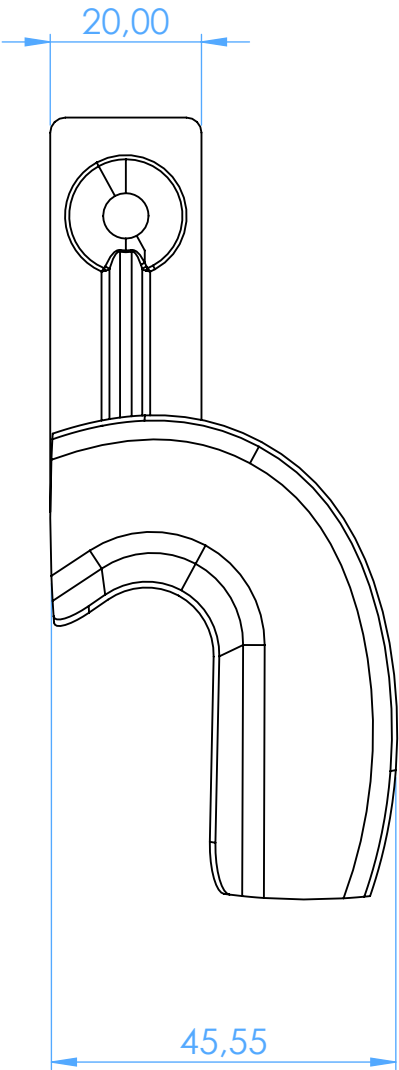

2800-L6D -  
Portaimpronta forati in alluminio / Perforated aluminum  
impression trays

SCALE 1:1