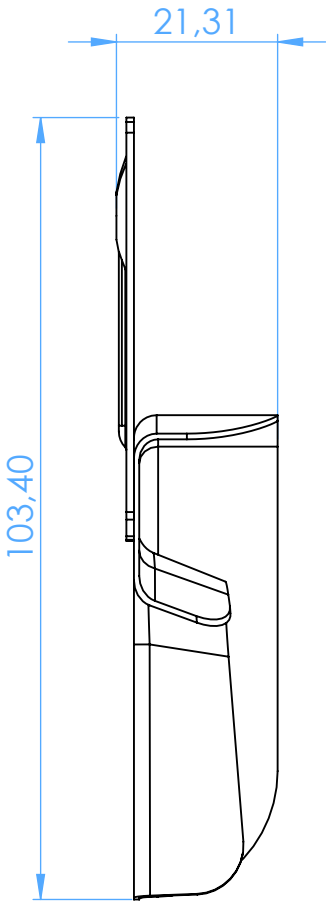

2800-L6D -  
Portaimpronta forati in alluminio / Perforated aluminum  
impression trays

SCALE 1:1