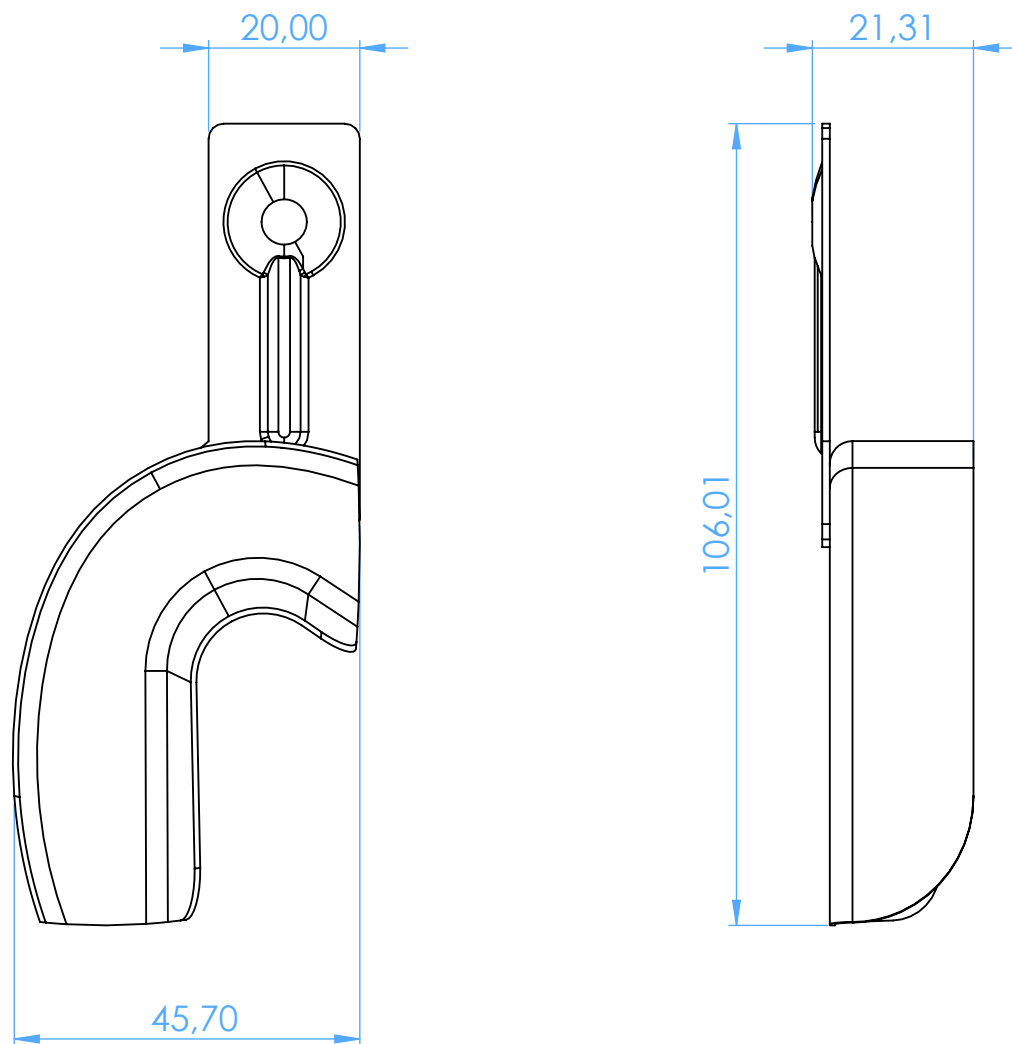

2800-L6S -
Portaimpronta forati in alluminio / Perforated aluminum
impression trays

SCALE 1:1