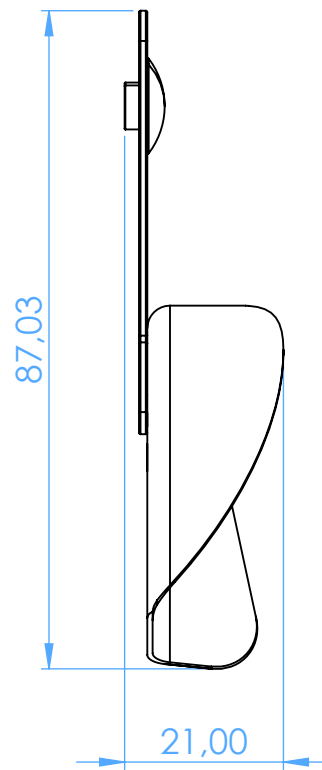

2801-L2 -
Portaimpronta forati in acciaio inox / Perforated stainless
steel impression trays

SCALE 1:1