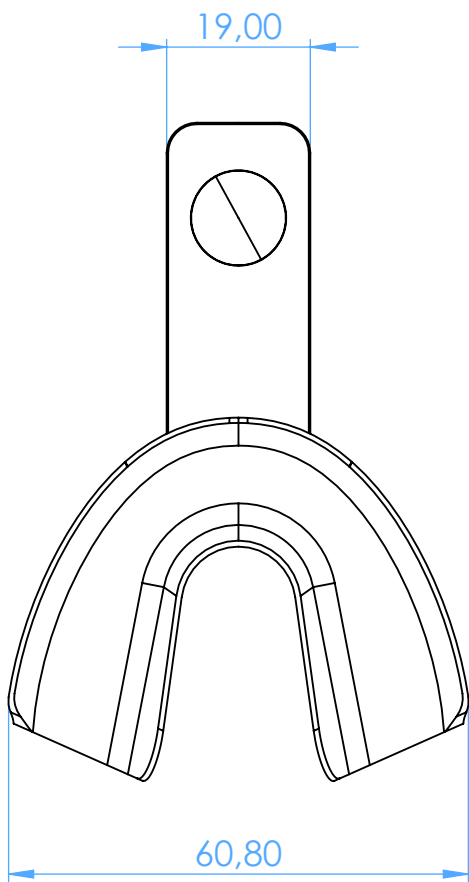

2801-L2 -
Portaimpronta forati in acciaio inox / Perforated stainless
steel impression trays

SCALE 1:1