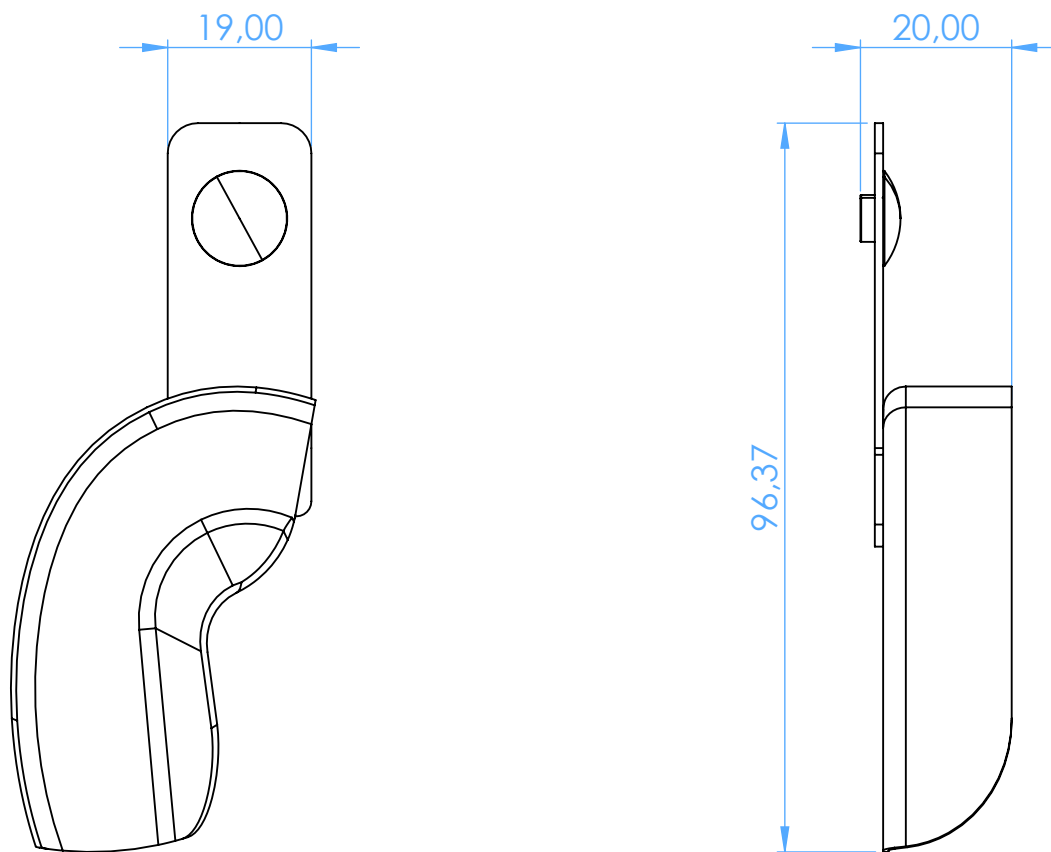

2801-L4S -
Portaimpronta forati in acciaio inox / Perforated stainless
steel impression trays

SCALE 1:1