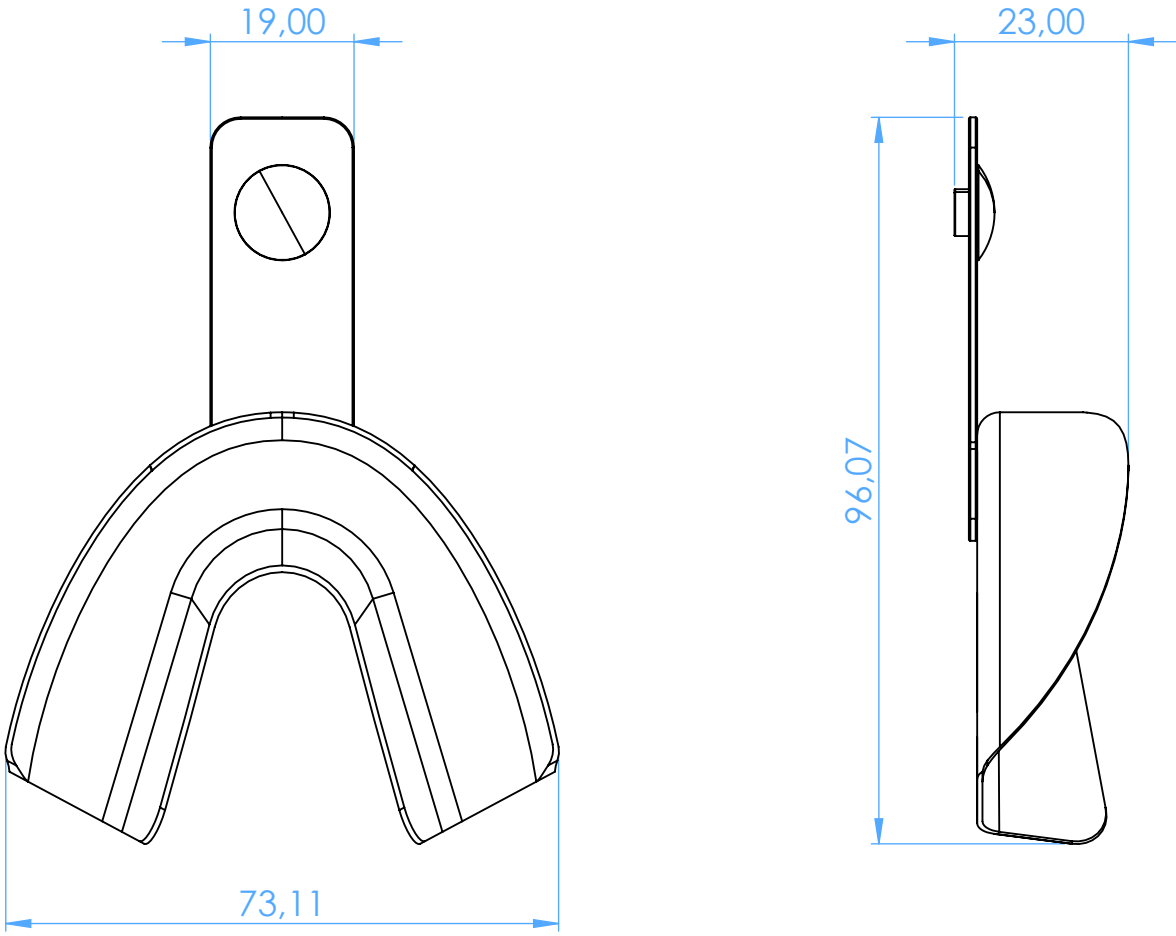

2801-L4 -  
Portaimpronta forati in acciaio inox / Perforated stainless  
steel impression trays

SCALE 1:1