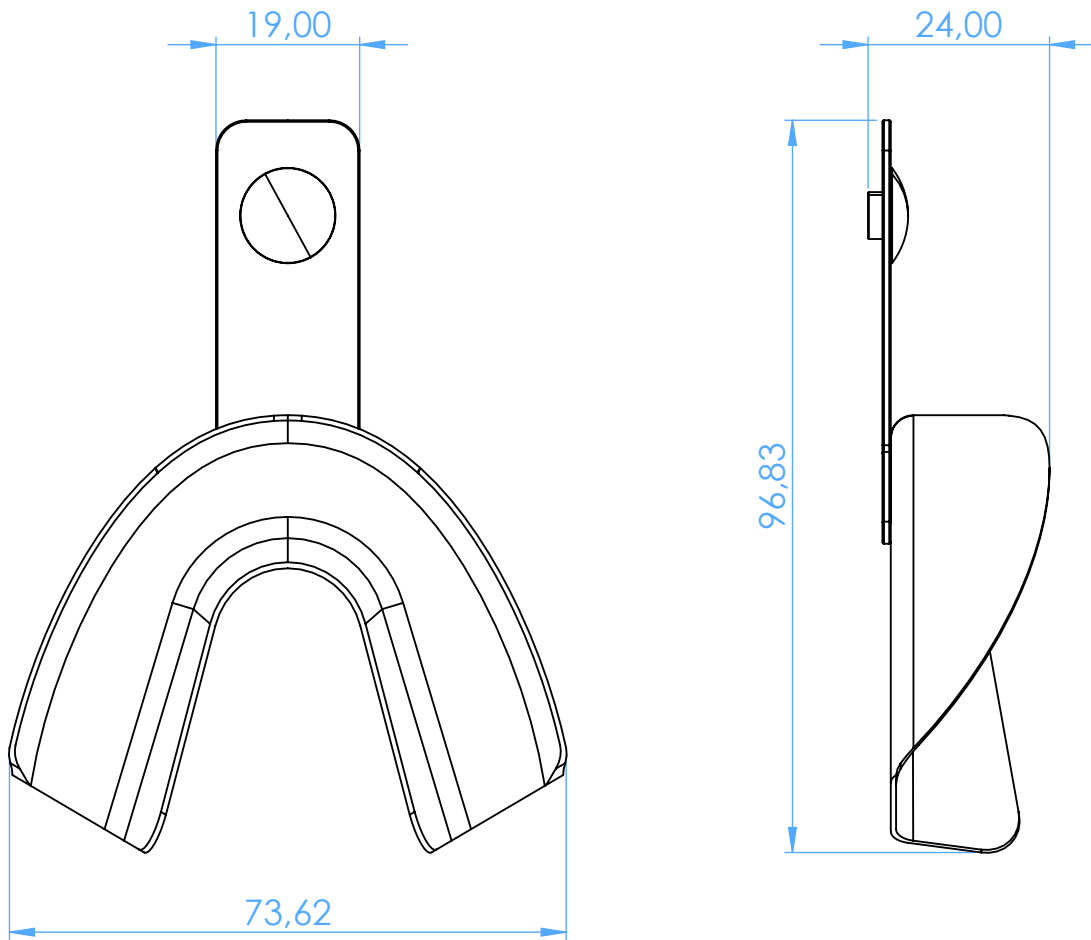

2801-L5 -  
Portaimpronta forati in acciaio inox / Perforated stainless  
steel impression trays

SCALE 1:1