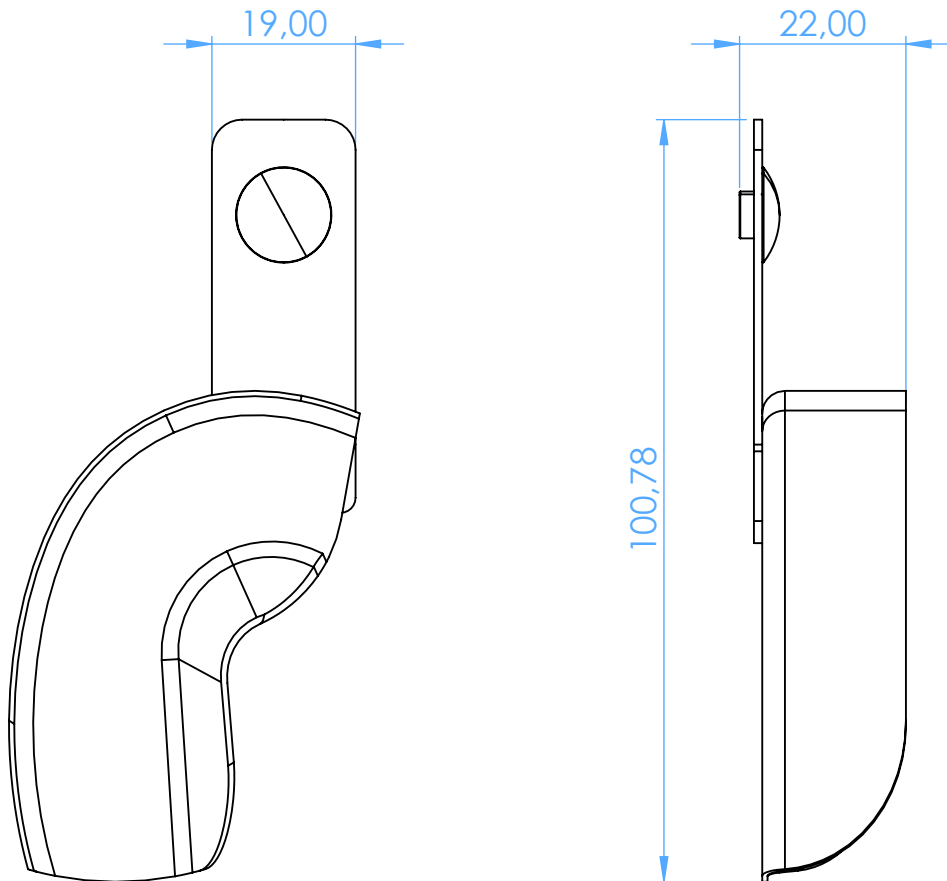

2801-L6S -
Portaimpronta forati in acciaio inox / Perforated stainless
steel impression trays

SCALE 1:1