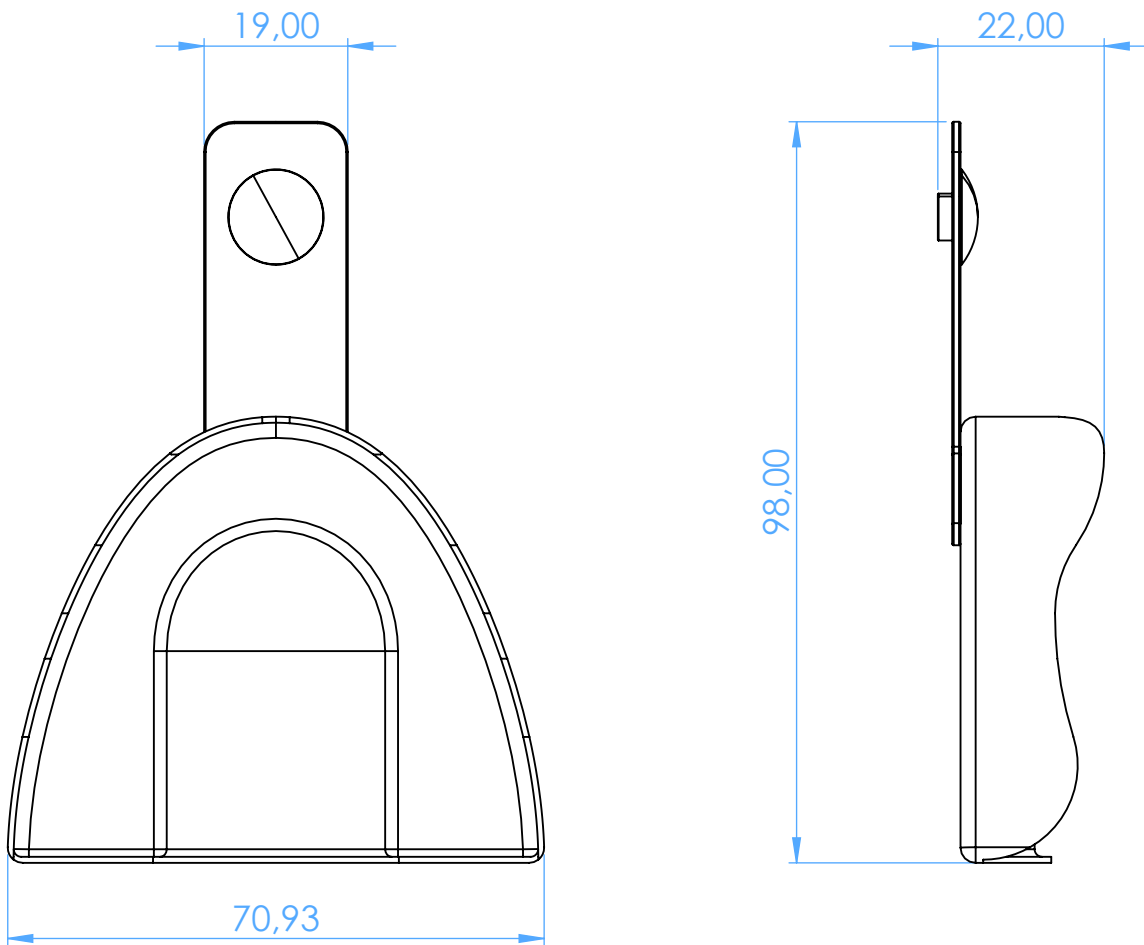

2801-U4A -
Portaimpronta forati in acciaio inox ANATOMIC /
Perforated stainless steel impression trays ANATOMIC

SCALE 1:1