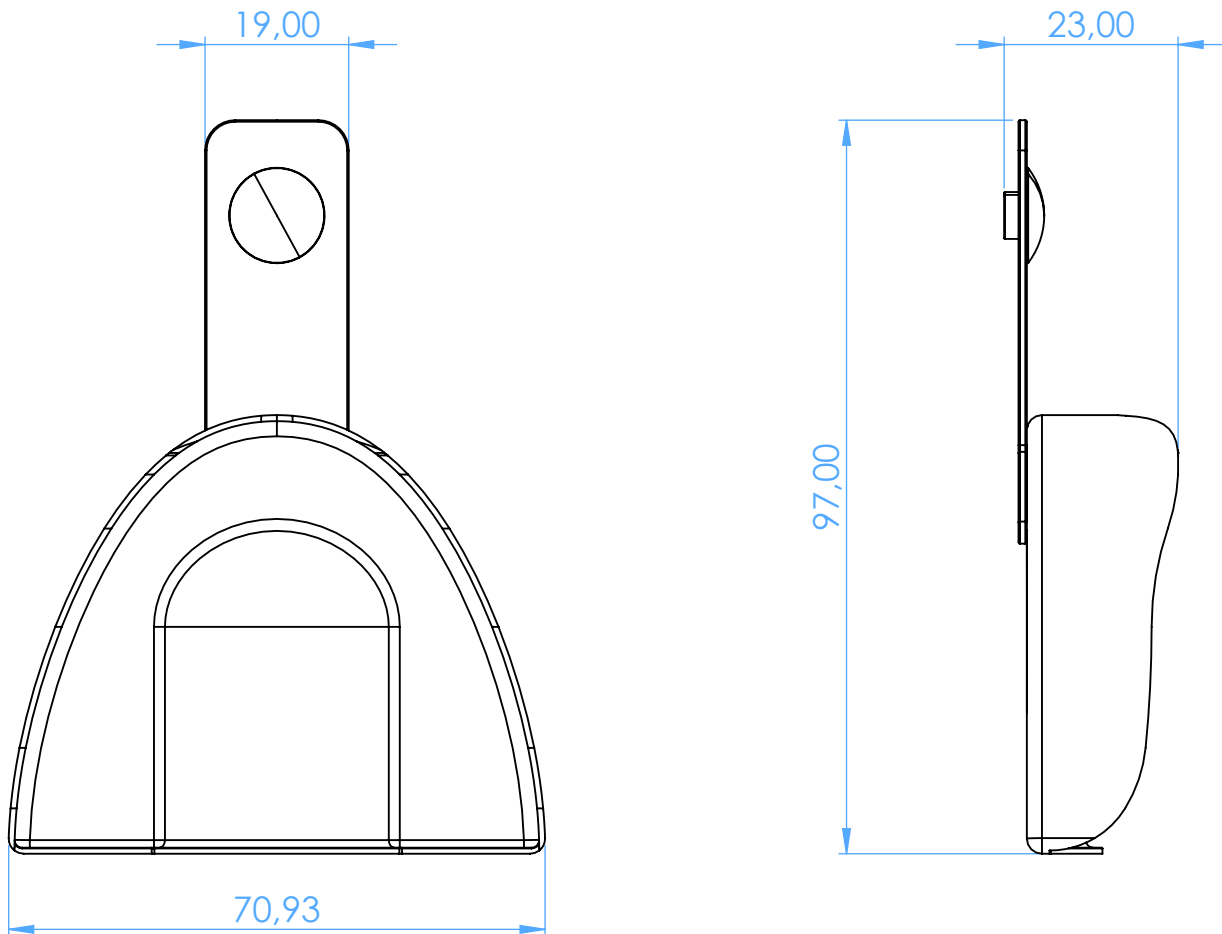

2801-U4 -
Portaimpronta forati in acciaio inox / Perforated stainless
steel impression trays

SCALE 1:1