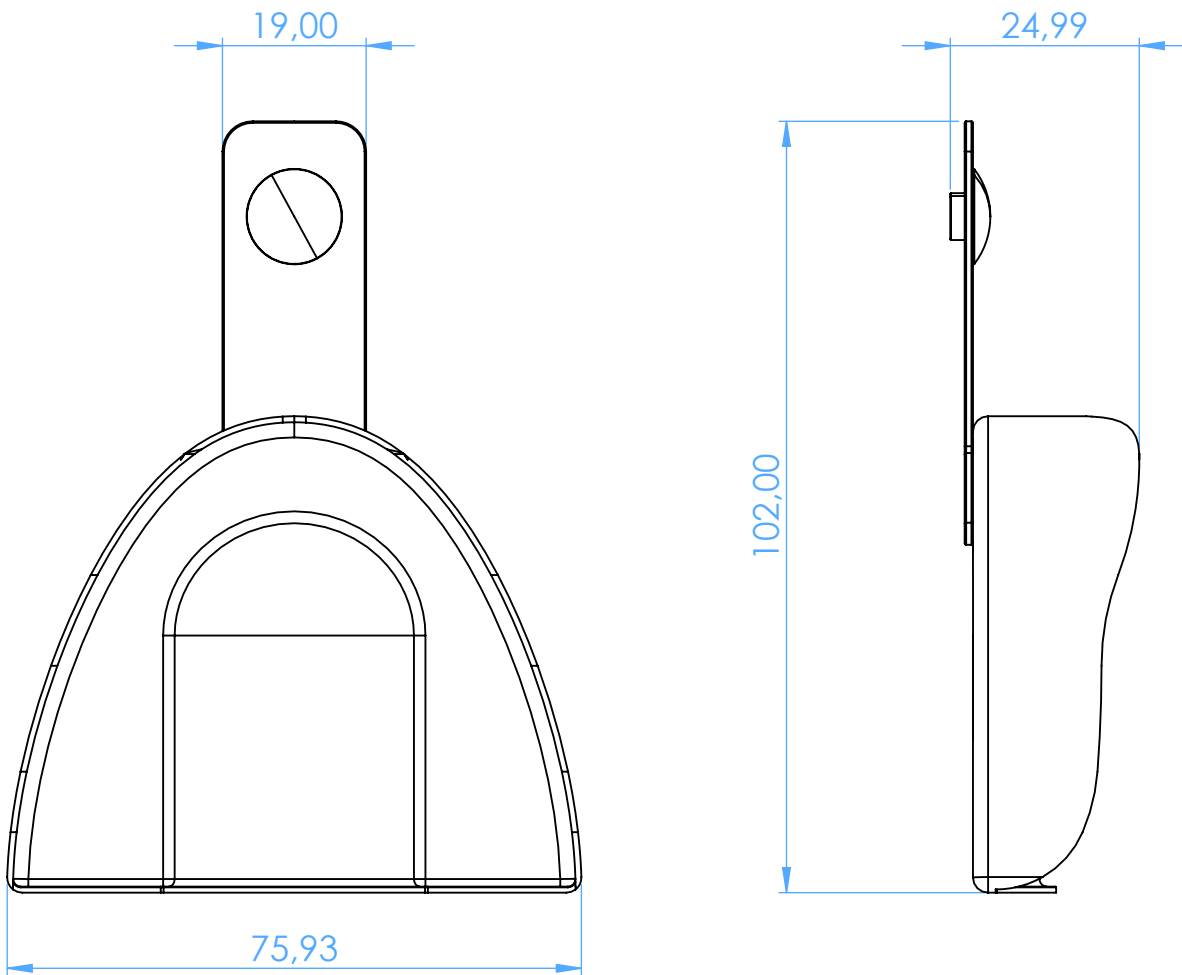

2801-U6 -
Portaimpronta forati in acciaio inox / Perforated stainless
steel impression trays

SCALE 1:1