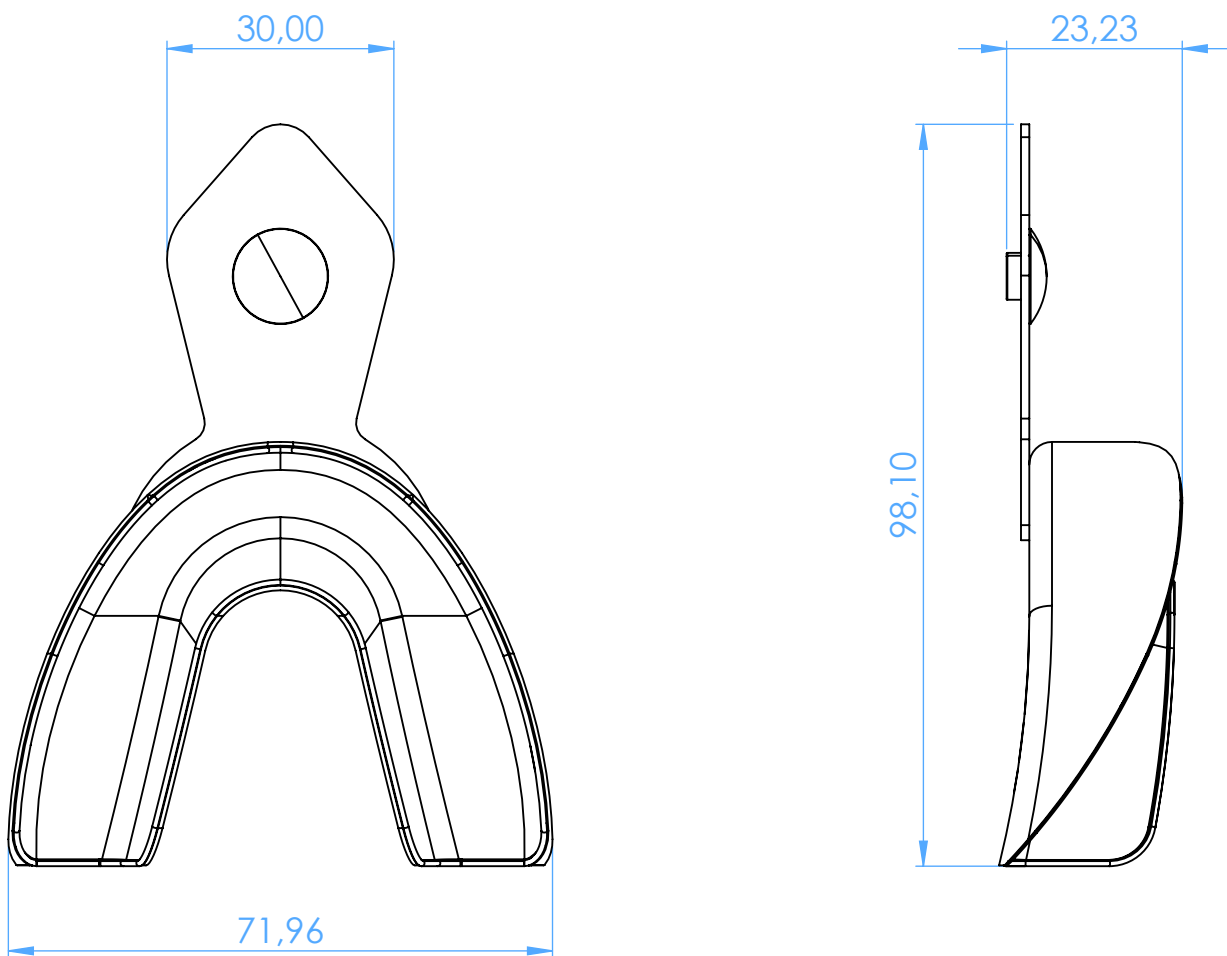

2803-L4 -  
Portaimpronta non forati in acciaio inox NEW SUPER /  
Non-perforated stainless steel impression trays NEW  
SUPER

SCALE 1:1