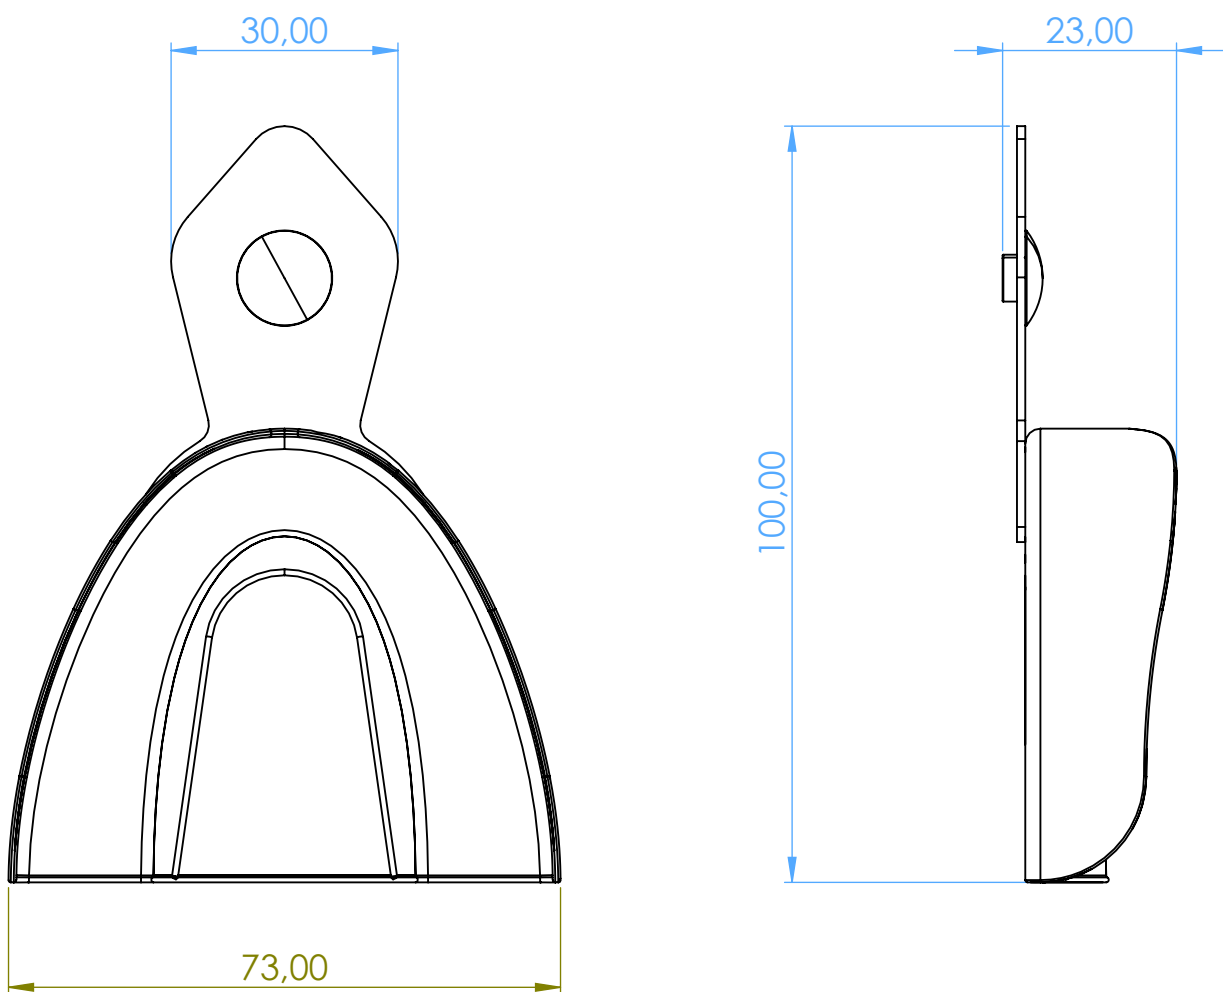

2803-U2 -
Portaimpronta non forati in acciaio inox NEW SUPER /
Non-perforated stainless steel impression trays NEW
SUPER

SCALE 1:1