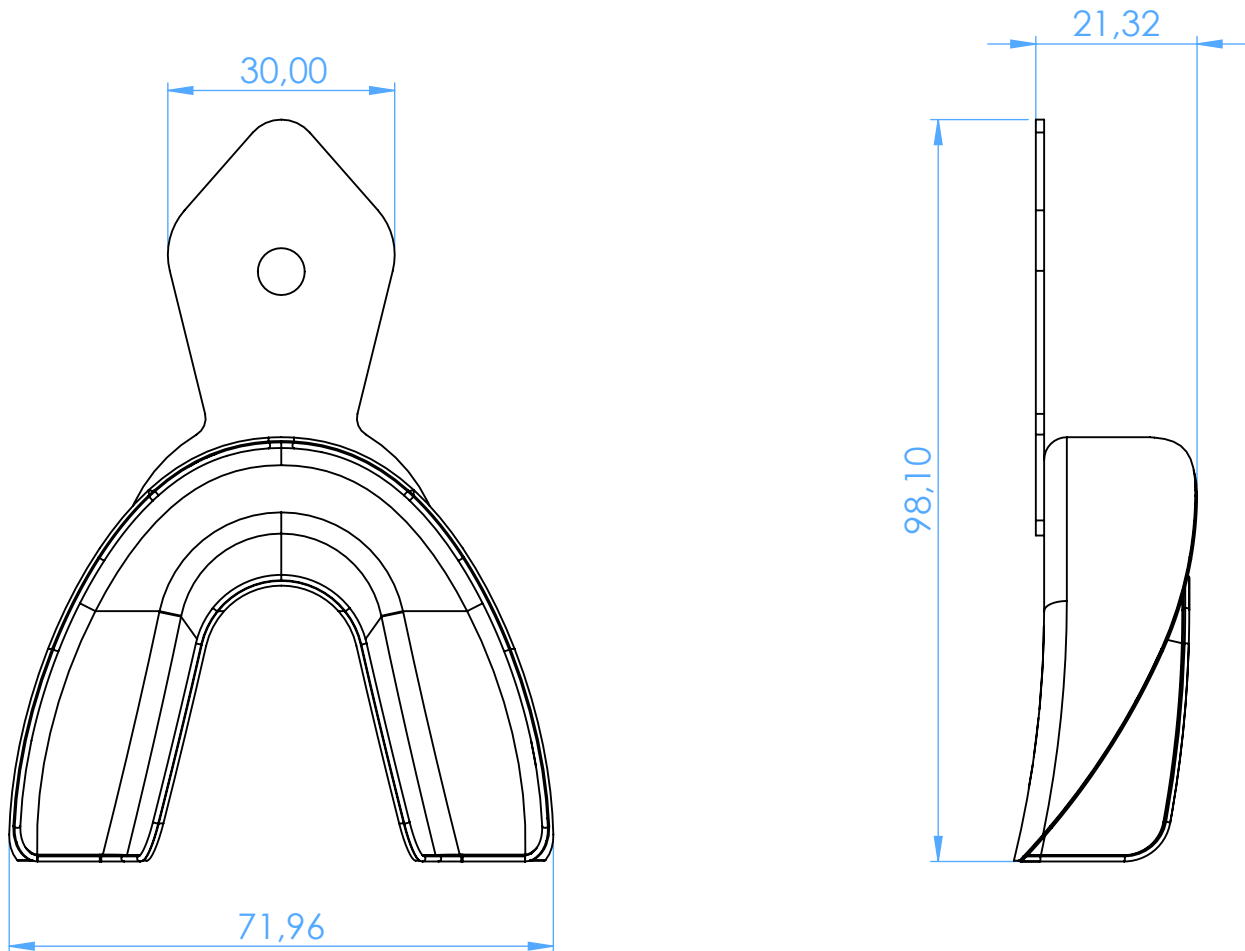

2803S-L4 -
Portaimpronta non forati in acciaio inox NEW SUPER
HIGH GRIP / Non-perforated stainless steel impression
trays NEW SUPER HIGH GRIP

SCALE 1:1