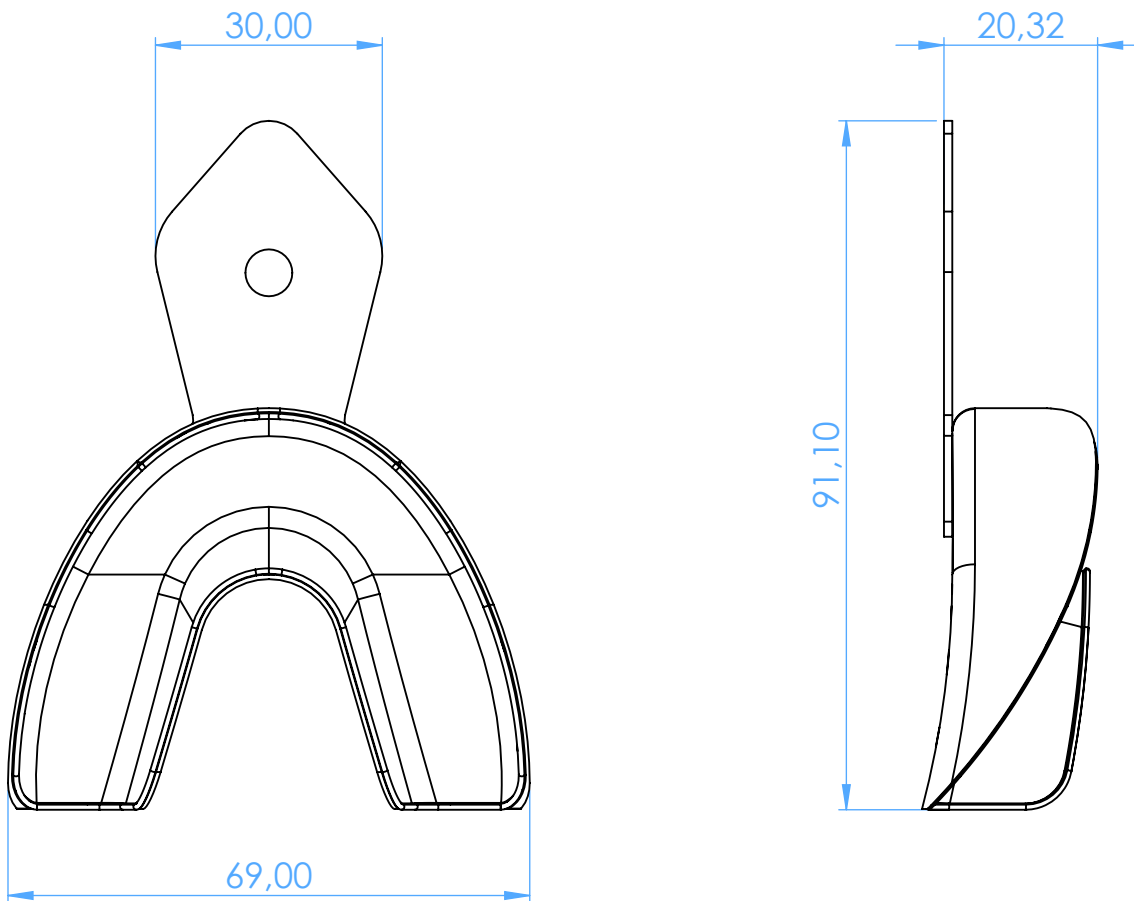

2803S-L5 -  
Portaimpronta non forati in acciaio inox NEW SUPER  
HIGH GRIP / Non-perforated stainless steel impression  
trays NEW SUPER HIGH GRIP

SCALE 1:1