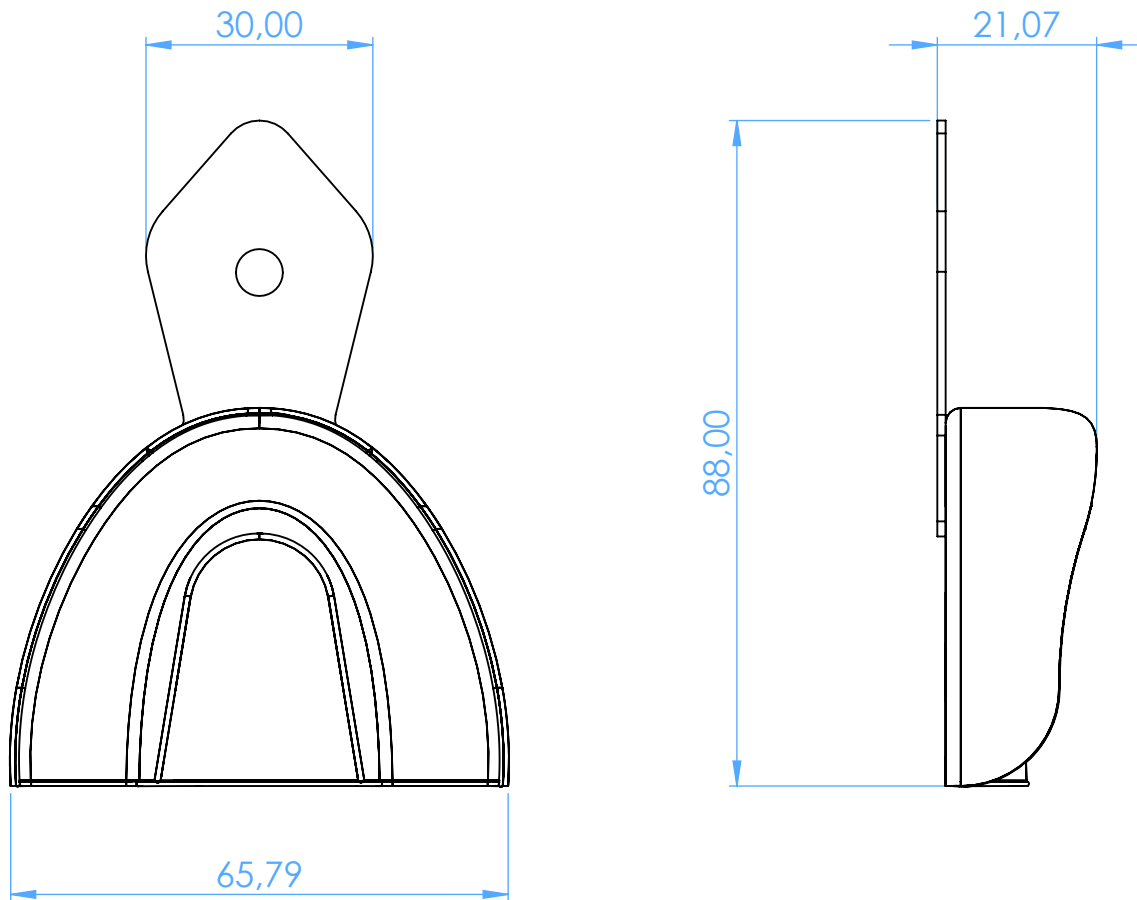

2803S-U5 -
Portaimpronta non forati in acciaio inox NEW SUPER
HIGH GRIP / Non-perforated stainless steel impression
trays NEW SUPER HIGH GRIP

SCALE 1:1