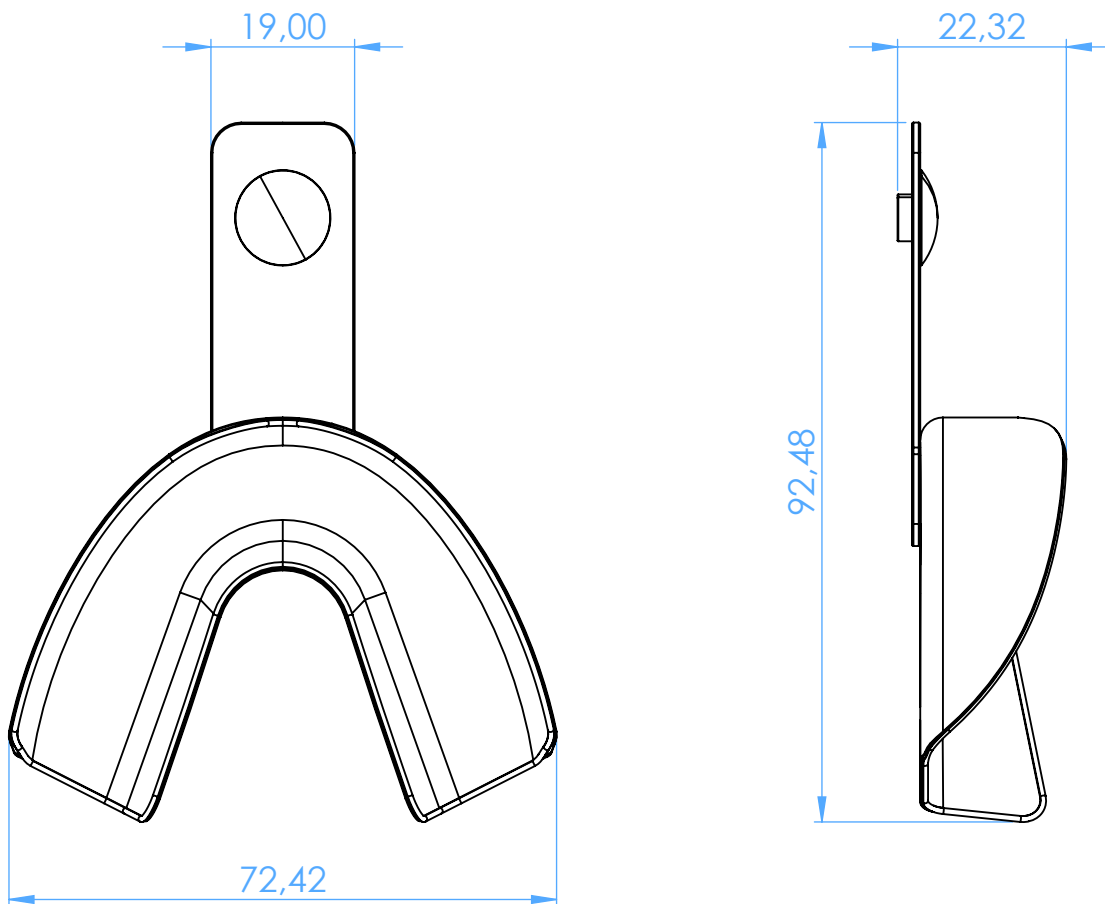

2807-L3 -  
Portaimpronta non forati in acciaio inox - PERMA-LOCK /  
Non-perforated stainless steel impression trays -  
PERMA-LOCK

SCALE 1:1