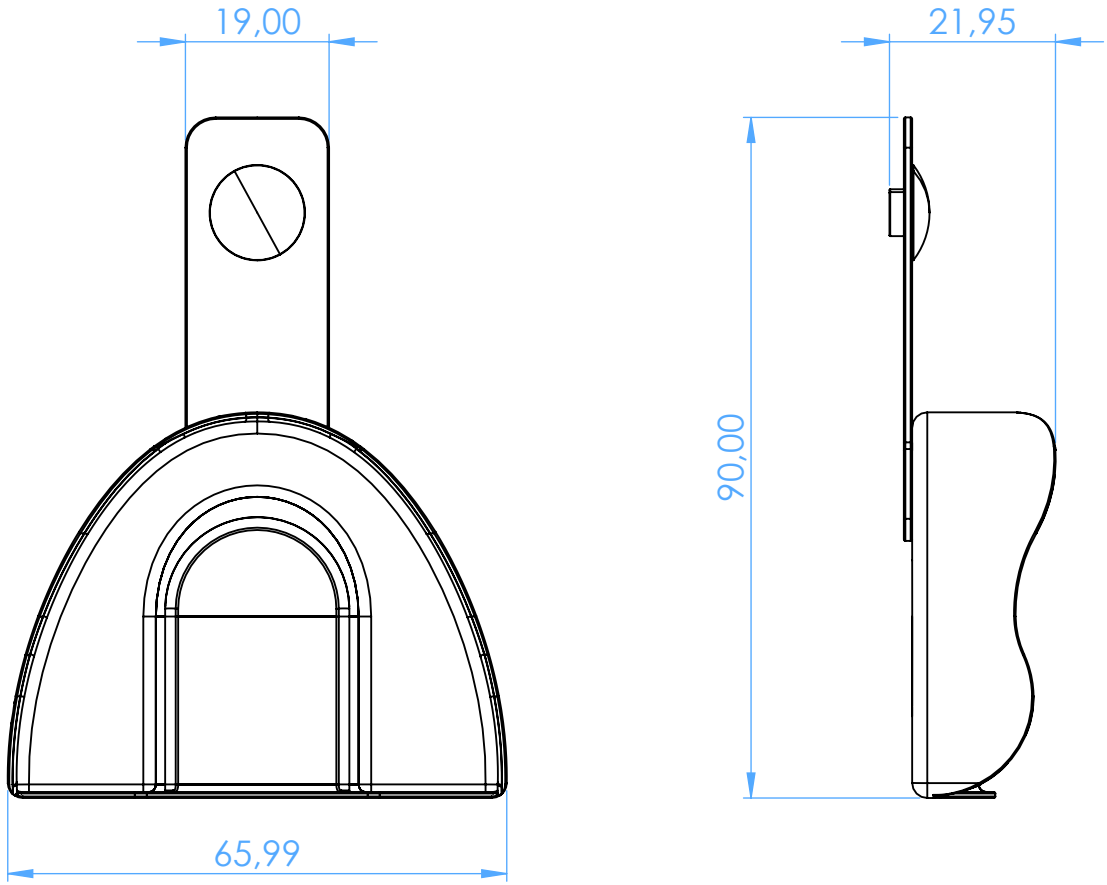

2807-U3A -
Portaimpronta non forati in acciaio inox - PERMA-LOCK
ANATOMIC / Non-perforated stainless steel impression
trays - PERMA-LOCK ANATOMIC

SCALE 1:1