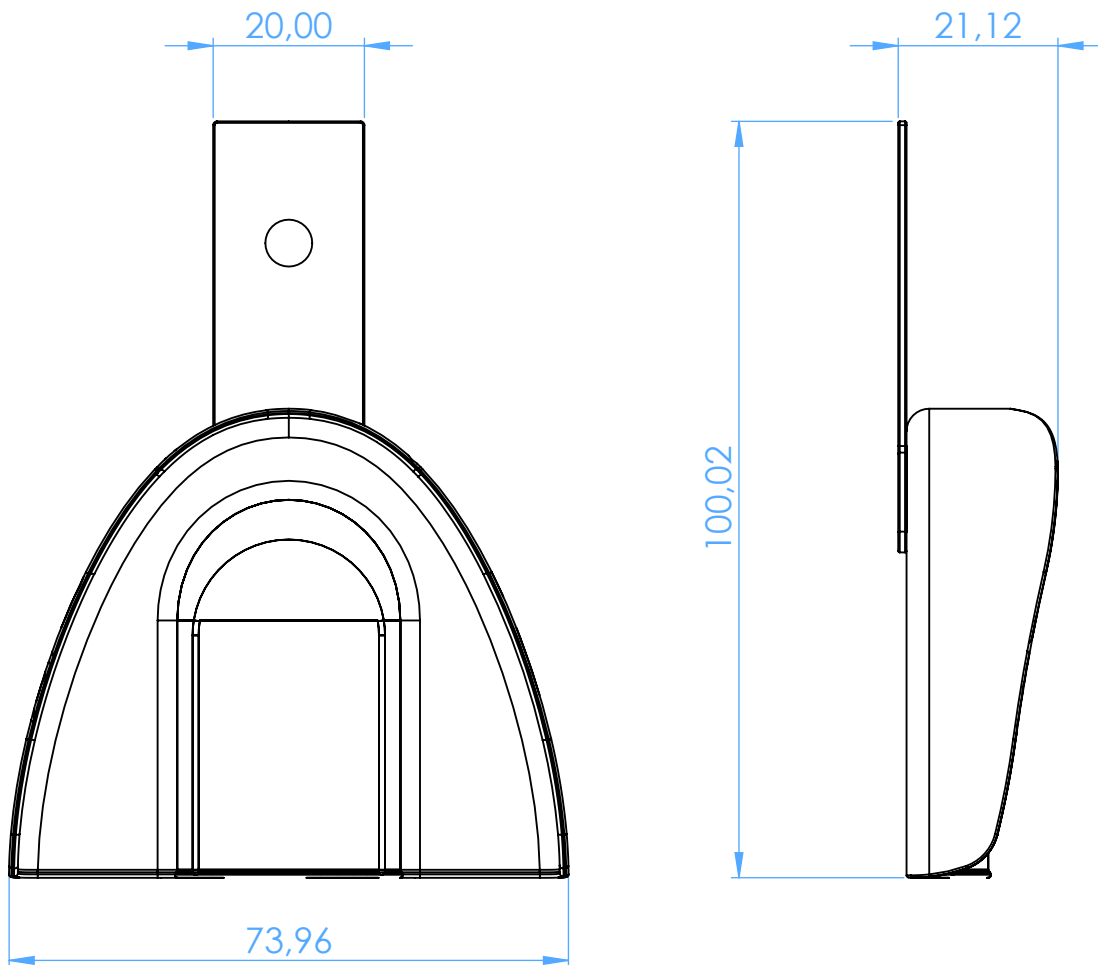

2807S-U4 -
Portaimpronta non forati in acciaio inox - PERMA-LOCK
HIGH GRIP / Non-perforated stainless steel impression
trays - PERMA-LOCK HIGH GRIP

SCALE 1:1