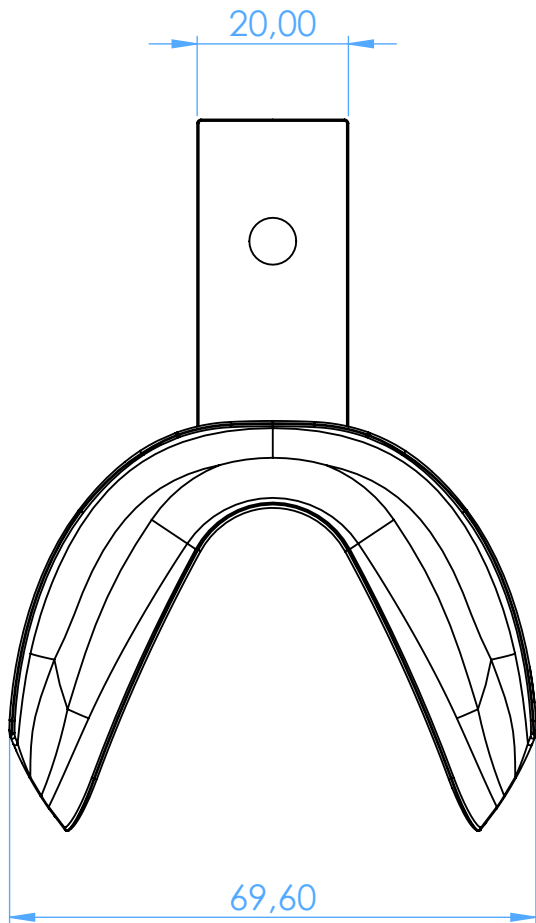

2813-L6 -  
Portaimpronta forati in acciaio inox - edentuli /  
Perforated stainless steel impression trays - edentulous

SCALE 1:1