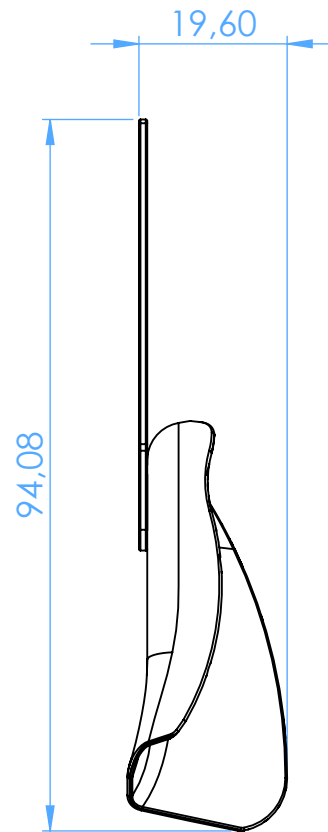

2813-L6 -  
Portaimpronta forati in acciaio inox - edentuli /  
Perforated stainless steel impression trays - edentulous

SCALE 1:1