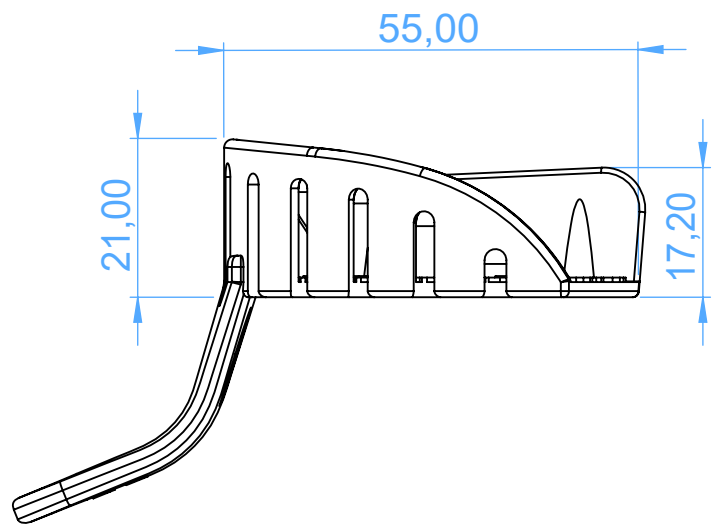

2853E-1DS -  
Disposable plastic impression trays/Portaimpronta monouso in plastica

SCALE 1:1

2853E-1DS -  
Disposable plastic impression trays/Portaimpronta monouso in plastica

SCALE 1:1