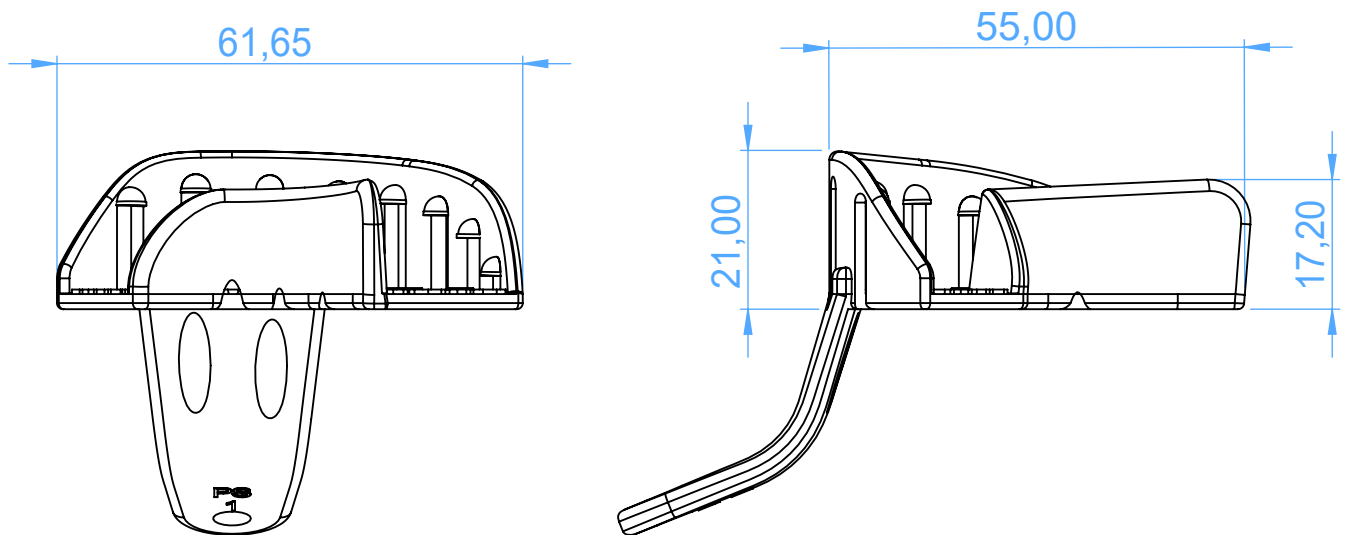

2853E-1DS -  
Disposable plastic impression trays/Portaimpronta monouso in plastica

SCALE 1:1

2853E-1DS -  
Disposable plastic impression trays/Portaimpronta monouso in plastica

SCALE 1:1