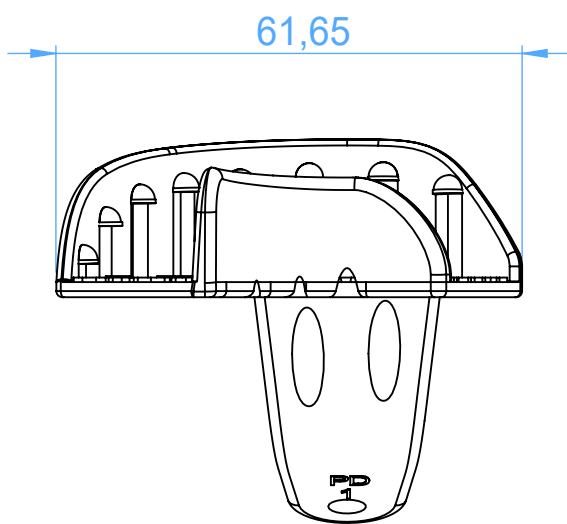

2853E-1DS -  
Disposable plastic impression trays/Portaimpronta monouso in plastica

SCALE 1:1

2853E-1DS -  
Disposable plastic impression trays/Portaimpronta monouso in plastica

SCALE 1:1