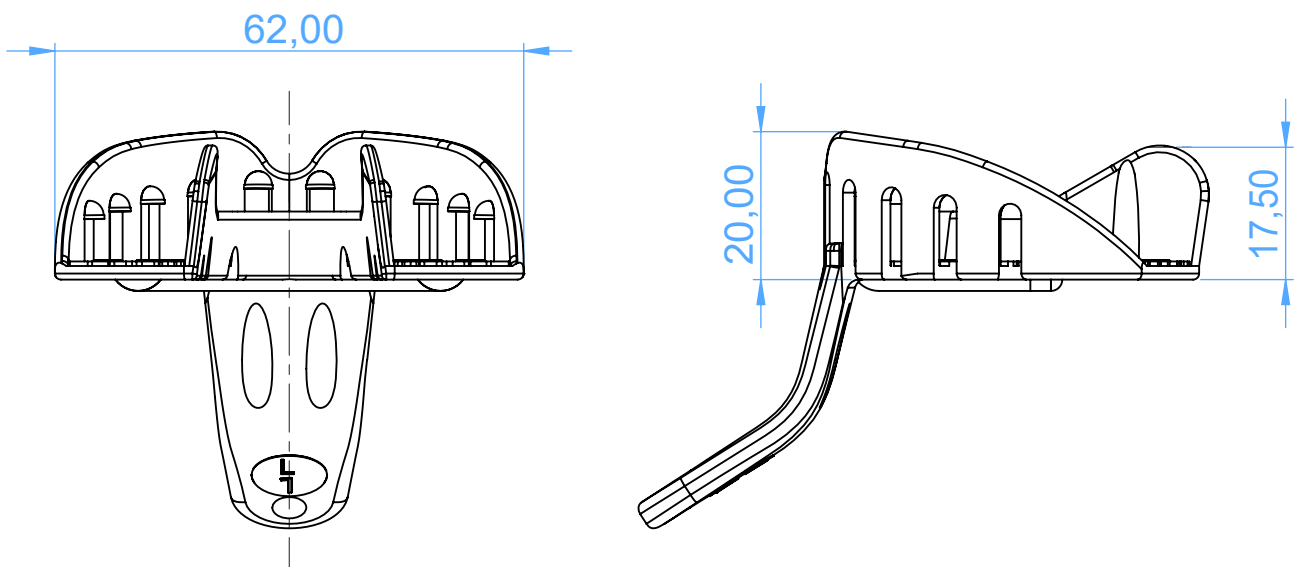

2853E-1 -
Disposable plastic impression trays/Portaimpronta monouso in
plastica¹

SCALE 1:1

2853E-1_L -
Disposable plastic impression trays/Portaimpronta monouso in
plastica¹

SCALE 1:1