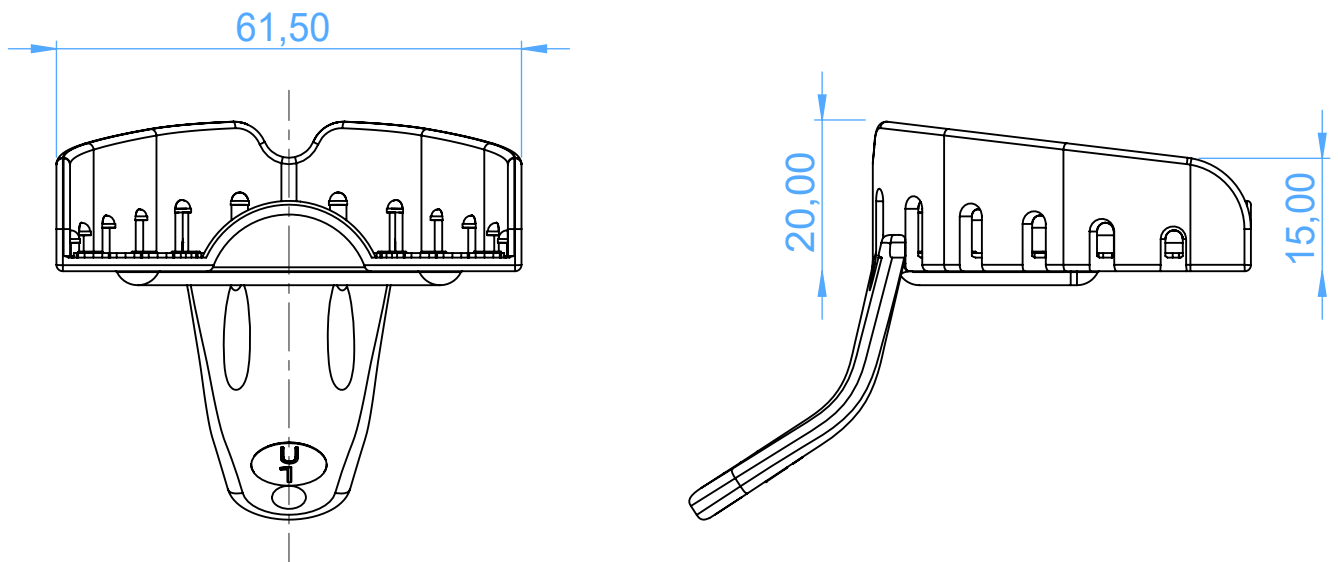

2853E-1 -
Disposable plastic impression trays/Portaimpronta monouso in
plastica¹

SCALE 1:1

2853E-1_L -
Disposable plastic impression trays/Portaimpronta monouso in
plastica¹

SCALE 1:1