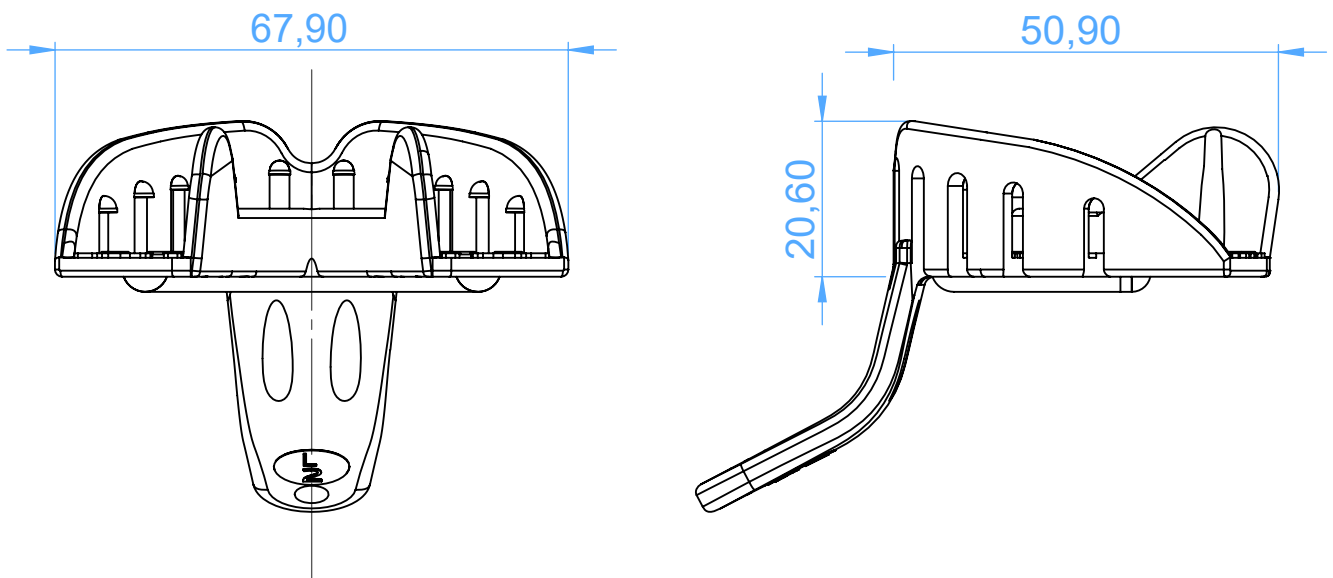

2853E-2 -  
Disposable plastic impression trays/Portaimpronta monouso in  
plastica<sup>2</sup>

SCALE 1:1

2853E-2 L -  
Disposable plastic impression trays/Portaimpronta monouso in plastica

SCALE 1:1