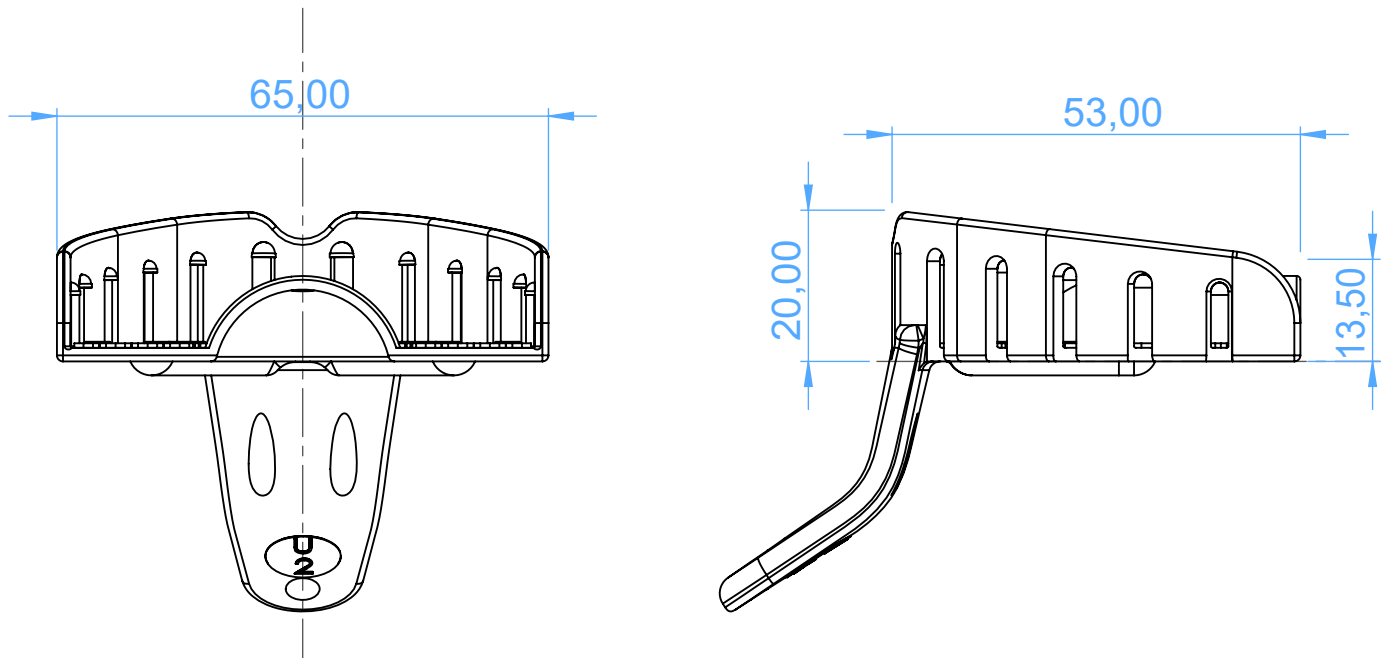

2853E-2 -  
Disposable plastic impression trays/Portaimpronta monouso in  
plastica<sup>2</sup>

SCALE 1:1

2853E-2 L -  
Disposable plastic impression trays/Portaimpronta monouso in plastica

SCALE 1:1