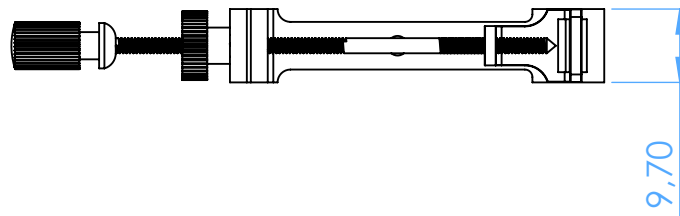

3070-7 - Porta Matrice - Matrix retainer

8 Ivory 7mm

SCALE 1:1