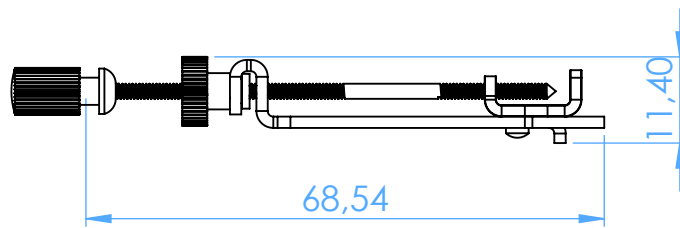

3070-7 - Porta Matrice - Matrix retainer

8 Ivory 7mm

SCALE 1:1