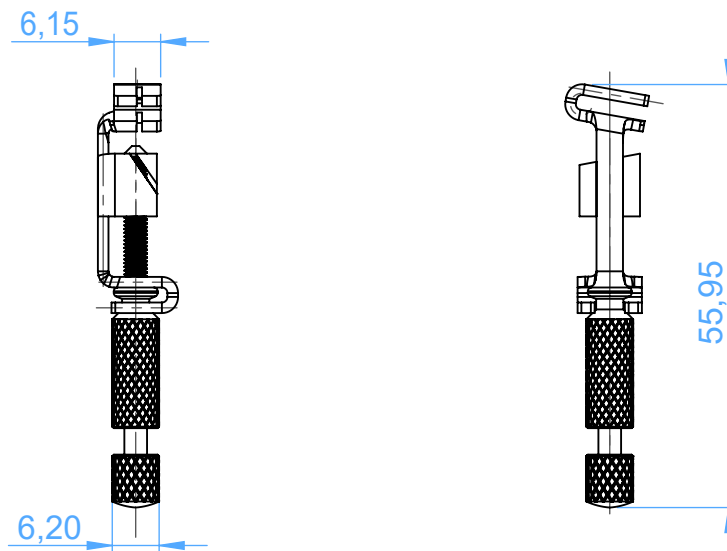

3073-2 - MATRIX RETAINER / Porta Matrice

Tofflemire Junior

SCALE 1:1