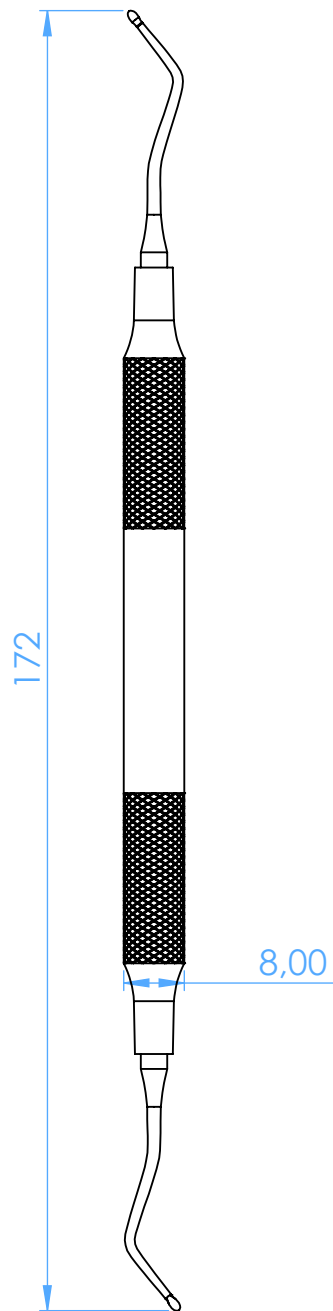

MV1700-0 - Escavatore cucchiaio - Excavator spoon

0

SCALE 1:1

ASA DENTAL
MAKE PEOPLE SMILE