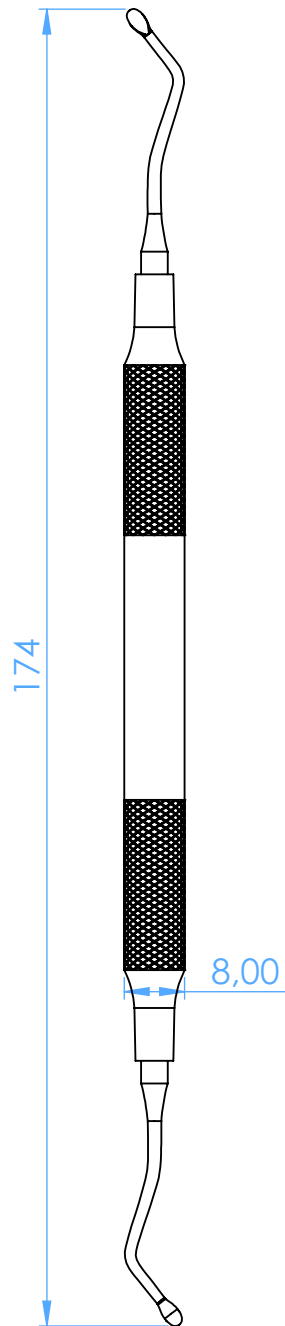

MV1700-4 - Escavatore cucchiaio - Excavator spoon

4

SCALE 1:1

ASA DENTAL
MAKE PEOPLE SMILE